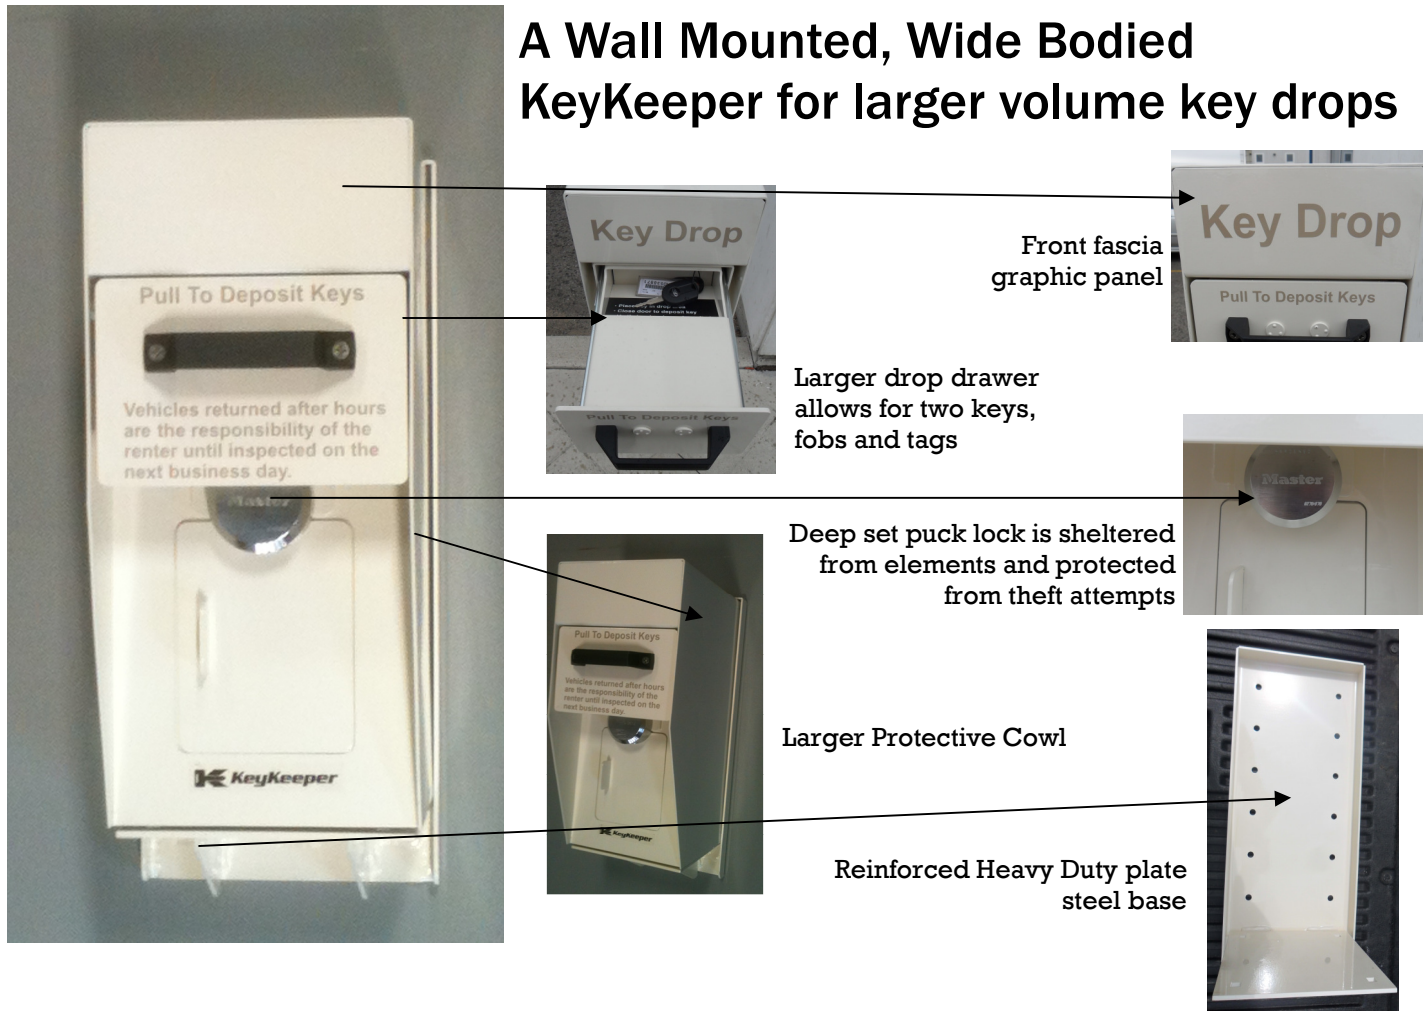

KeyKeeper WB Wallmount

A Wall Mounted, Wide Bodied KeyKeeper for larger volume key drops

KeyKeeper WB Wallmount offers all of the security features of our KeyKeeper family in a mid-sized range for larger drop capacity. The larger sized drawer will accommodate two keys, fobs and tags for larger key drop volume, and the large depository means more room for securely holding deposited keys. A new mounting plate design allows for secure fastening to any wall type, in a variety of configurations. KeyKeeper WB Wallmount ships pre-assembled in one box, and is easy to install onto any type of wall.